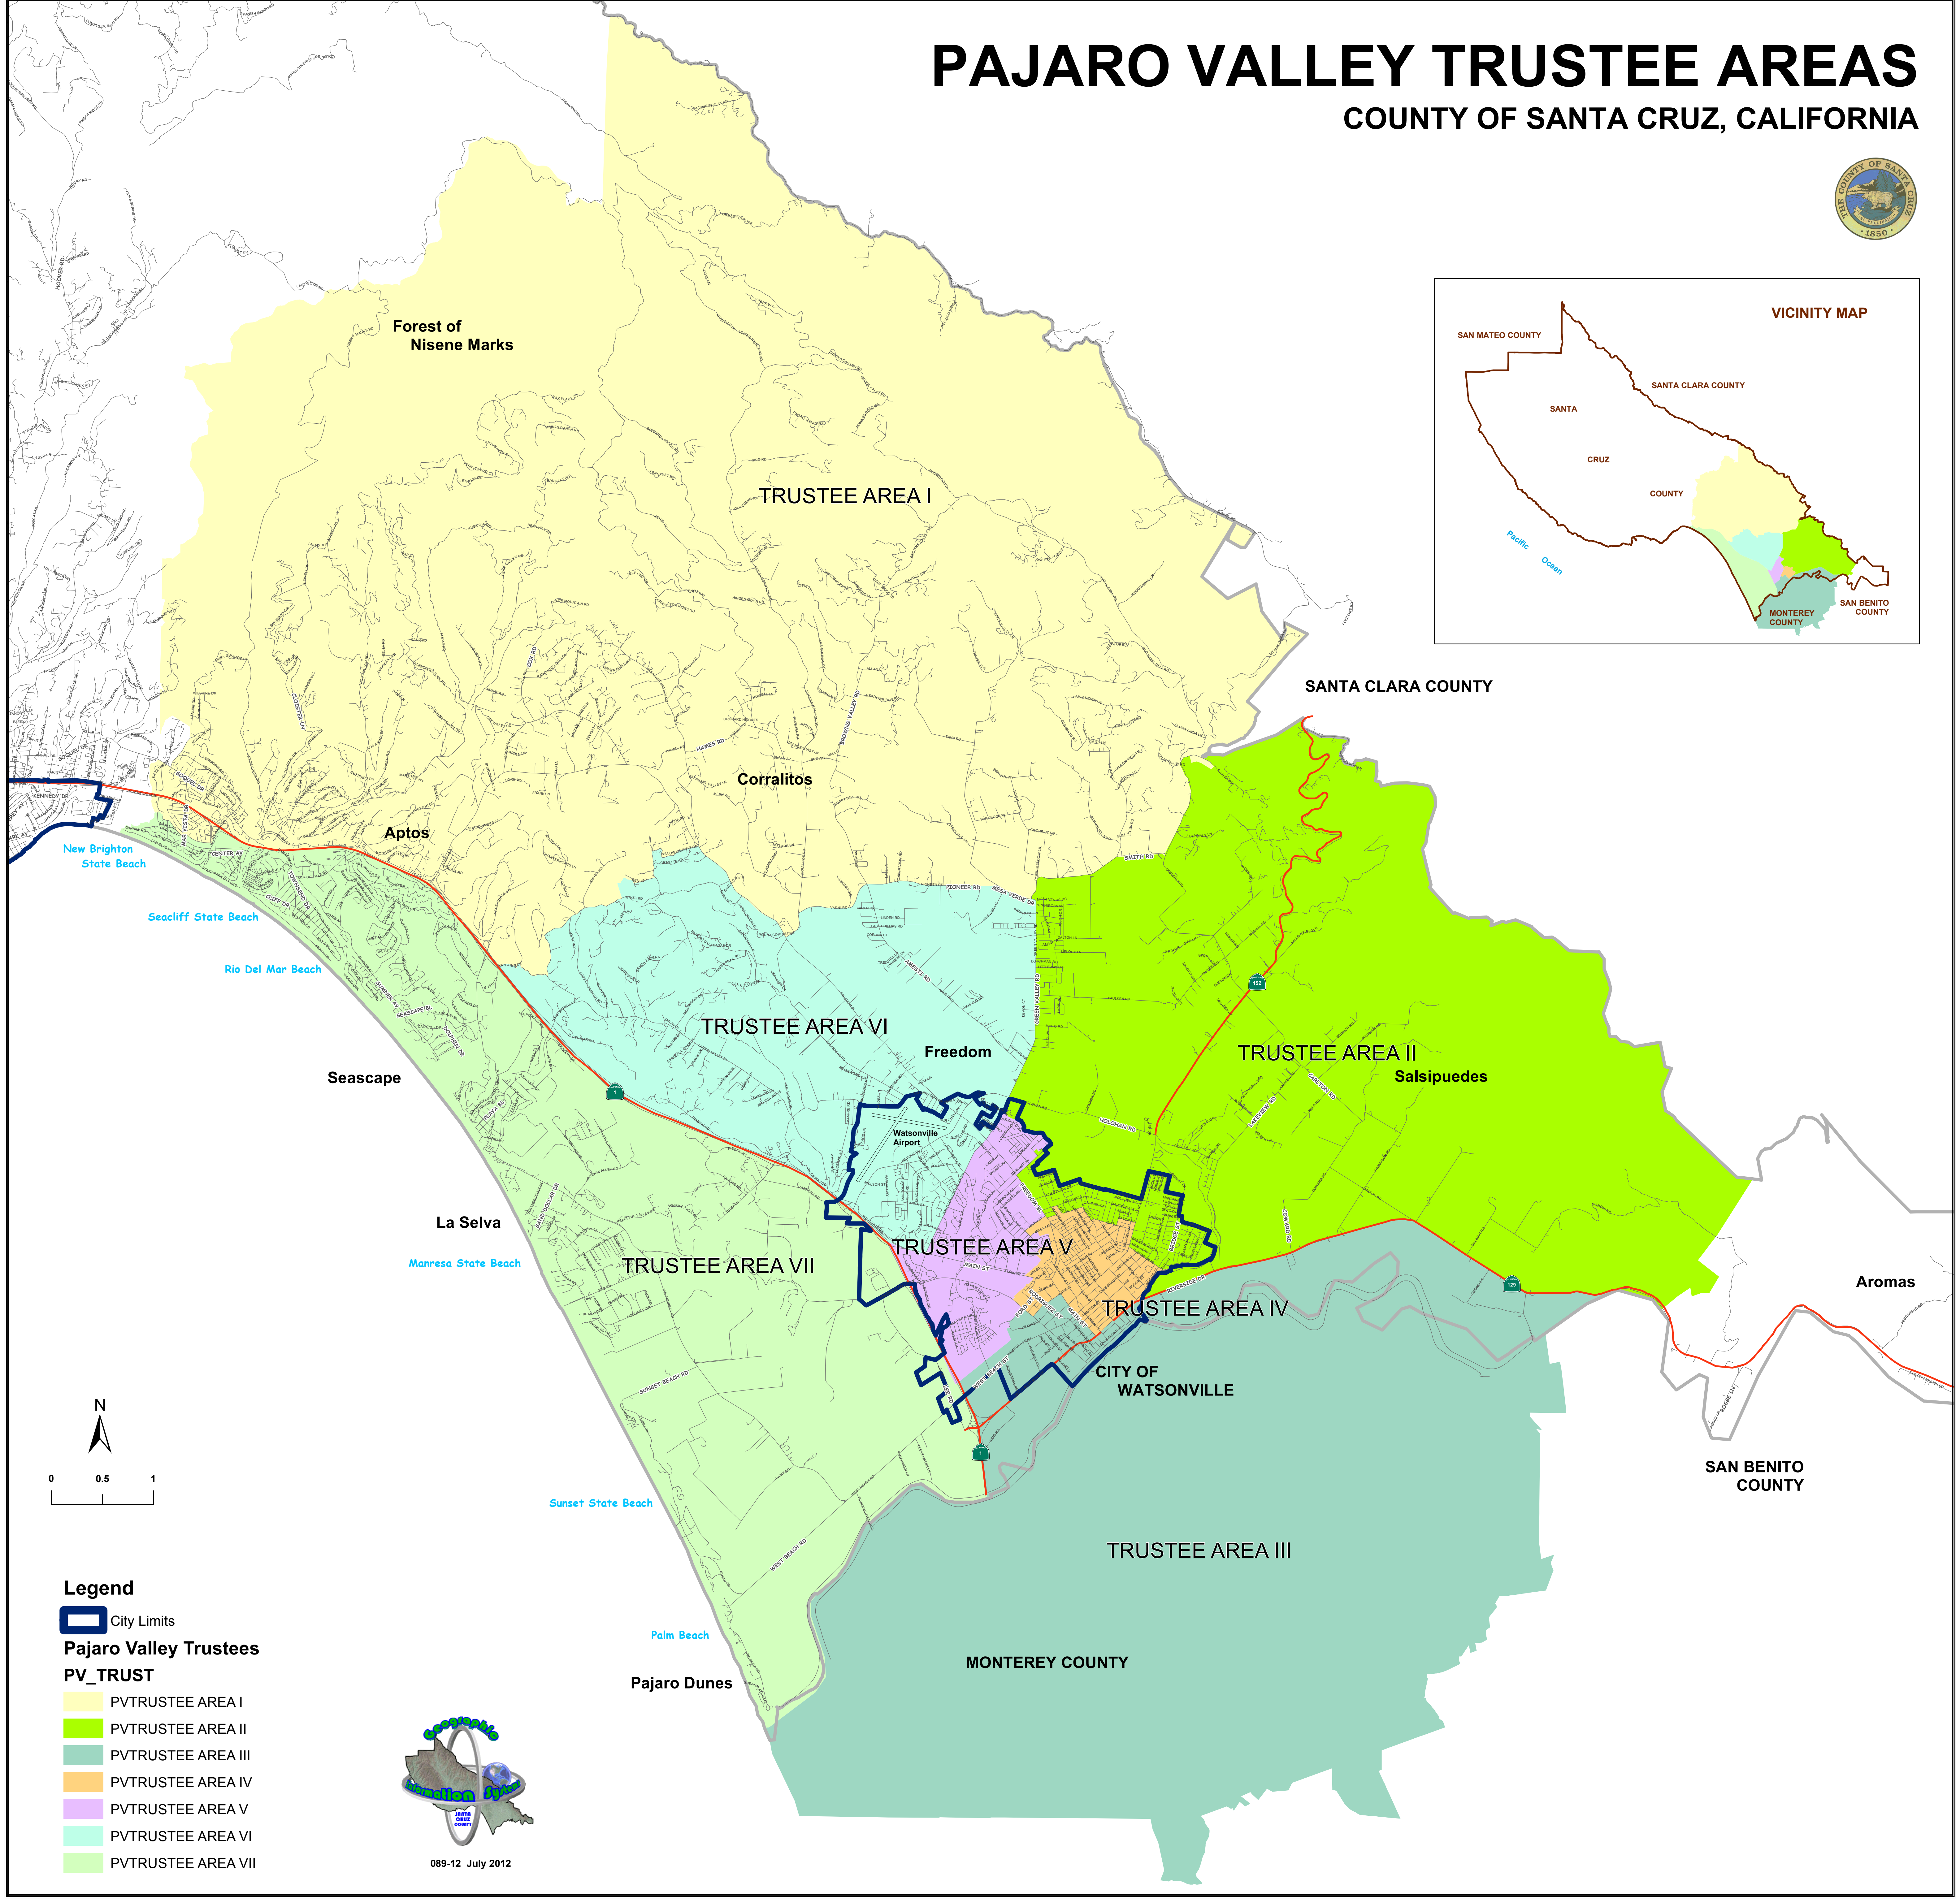

# PAJARO VALLEY TRUSTEE AREAS

COUNTY OF SANTA CRUZ, CALIFORNIA

- Legend**
- City Limits
  - Pajaro Valley Trustees**
  - PV\_TRUST**
  - PVTRUSTEE AREA I
  - PVTRUSTEE AREA II
  - PVTRUSTEE AREA III
  - PVTRUSTEE AREA IV
  - PVTRUSTEE AREA V
  - PVTRUSTEE AREA VI
  - PVTRUSTEE AREA VII

089-12 July 2012