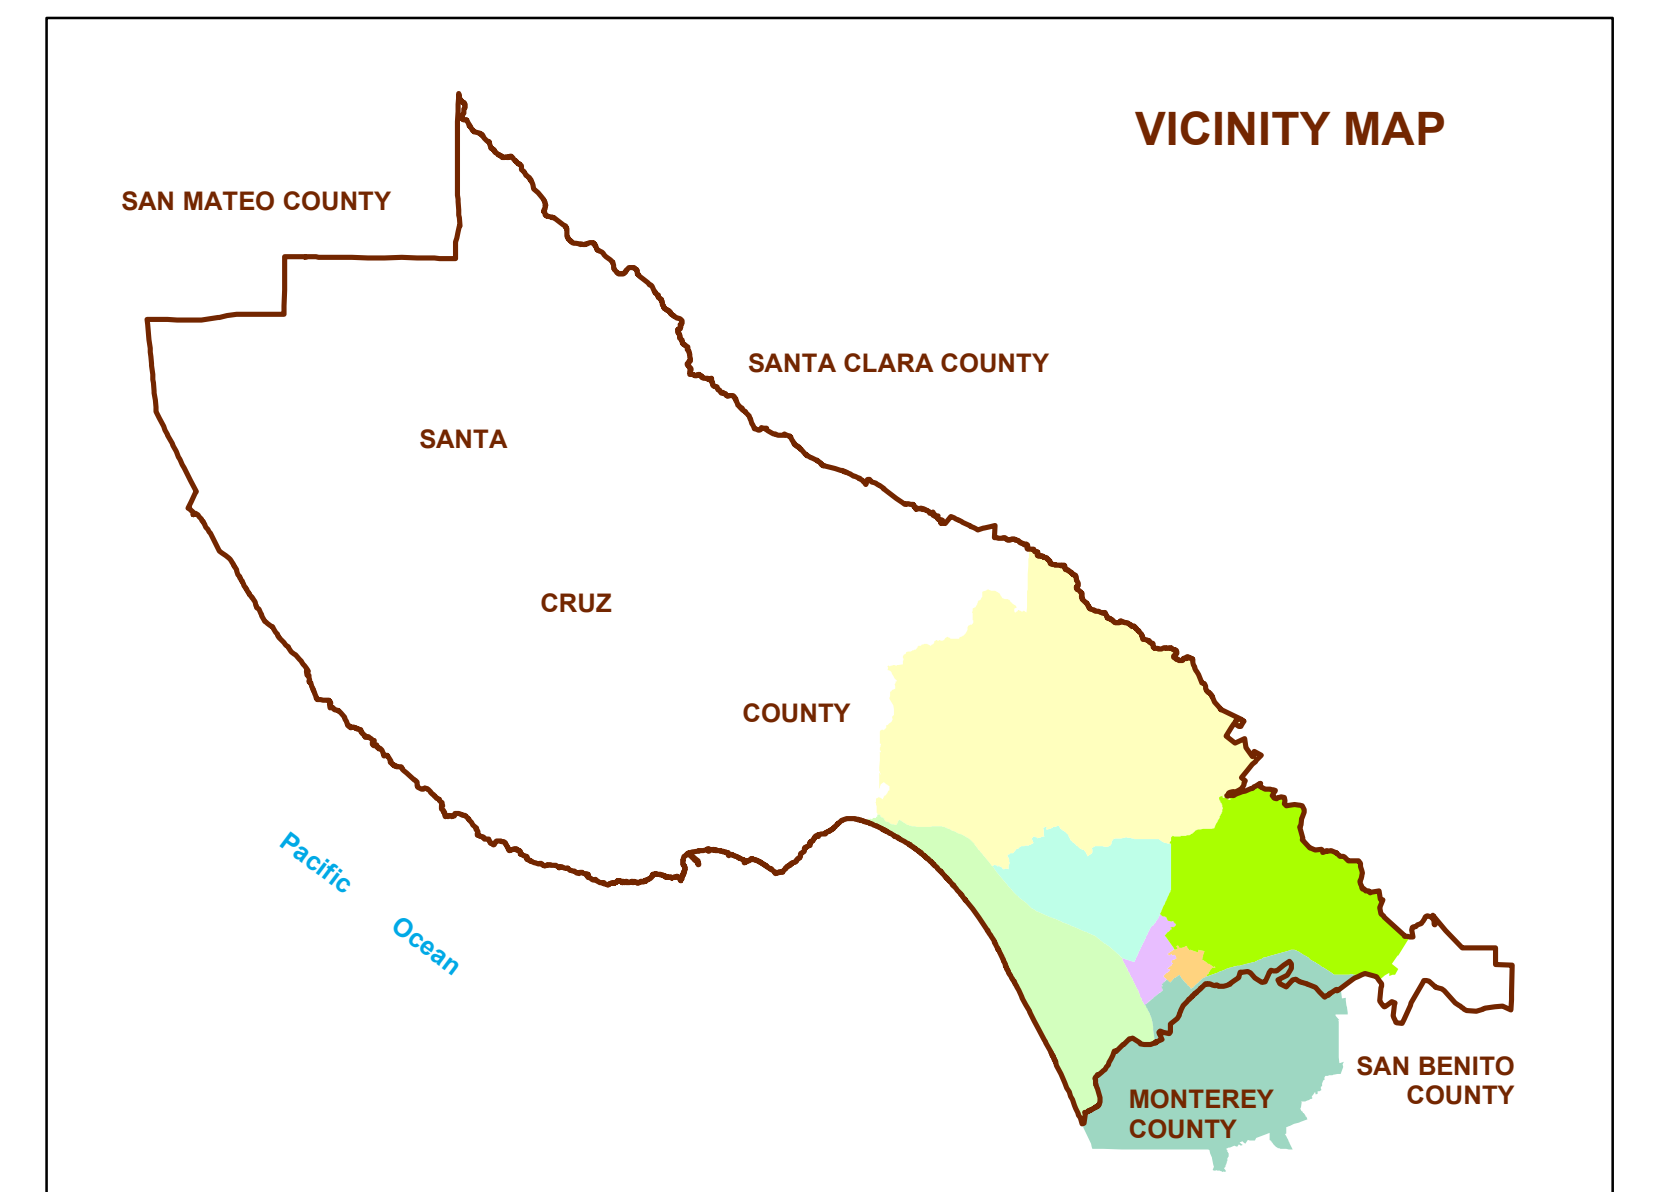

# PAJARO VALLEY TRUSTEE AREAS

COUNTY OF SANTA CRUZ, CALIFORNIA

- Legend**
- City Limits
  - Pajaro Valley Trustees**
  - PV\_TRUST**
  - PVTRUSTEE AREA I
  - PVTRUSTEE AREA II
  - PVTRUSTEE AREA III
  - PVTRUSTEE AREA IV
  - PVTRUSTEE AREA V
  - PVTRUSTEE AREA VI
  - PVTRUSTEE AREA VII

089-12 July 2012